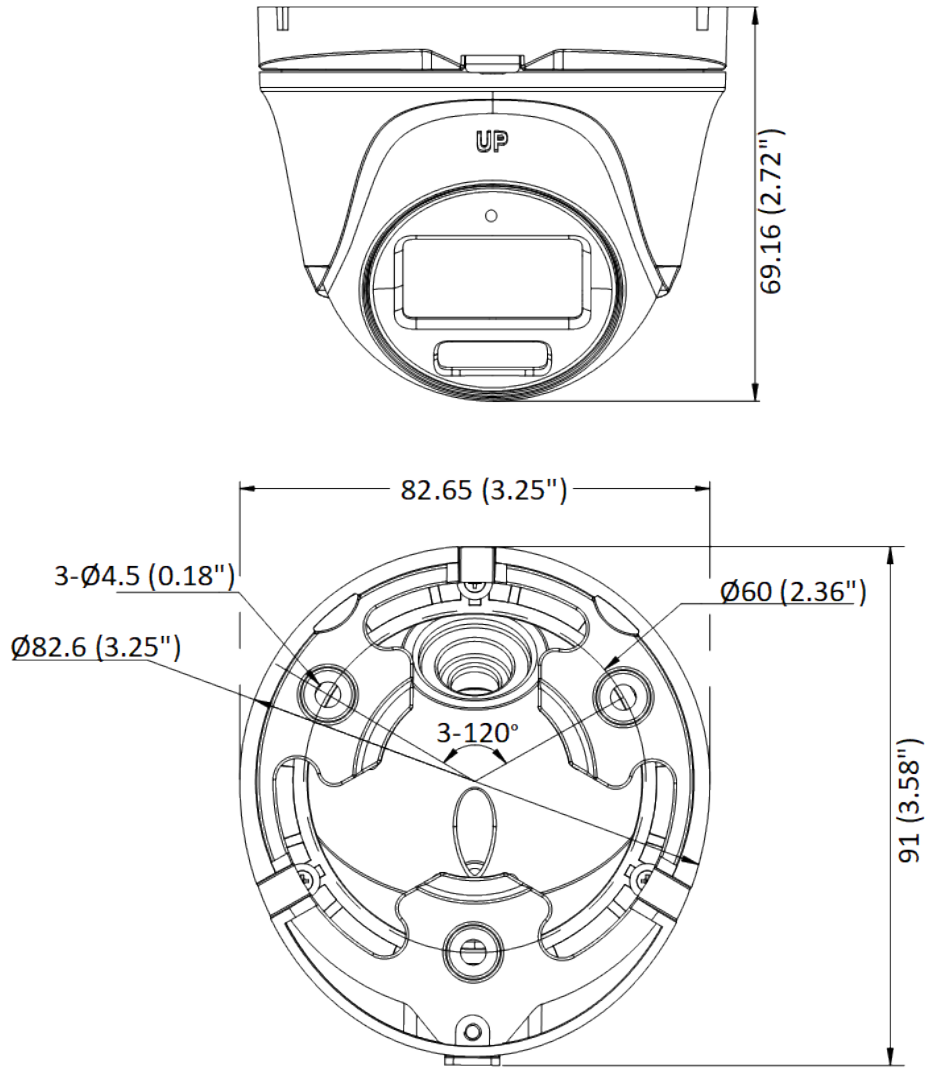

▪ **Available Model**

TVICAM-T5M-20DL

▪ **Dimension**

Unit: mm (inch)

▪ **Accessory**

▪ **Optional**