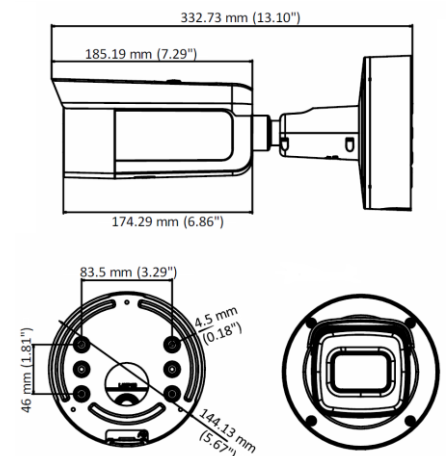

Dimensions: