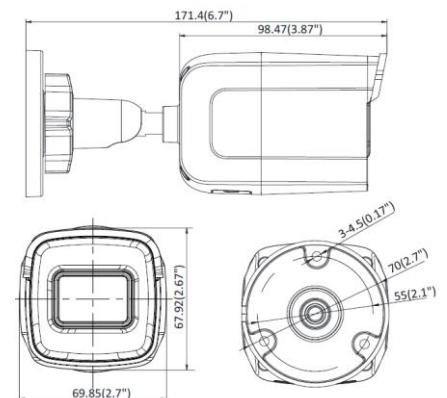

Dimensions: