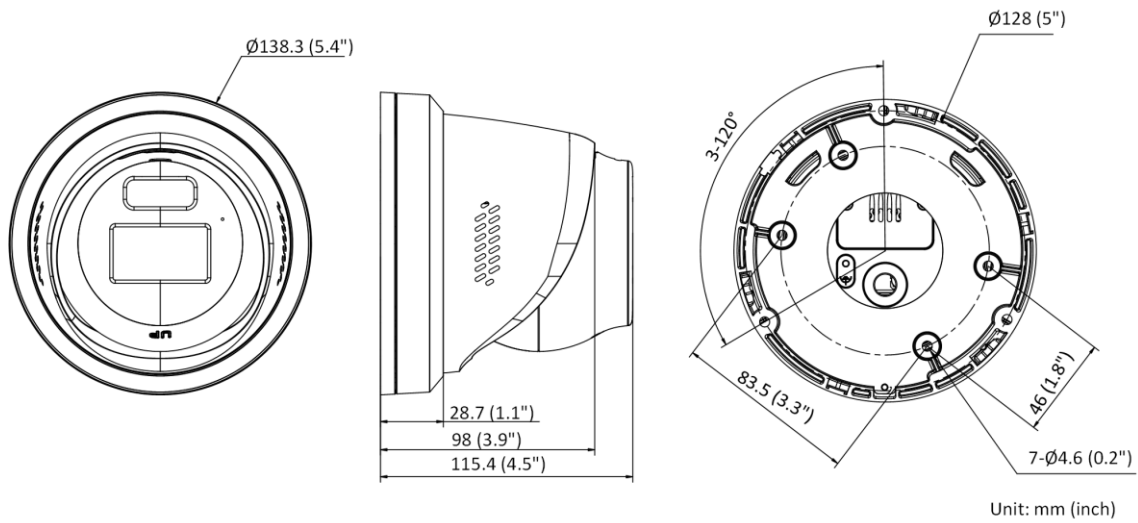

▪ **Dimension**

▪ **Accessory**

▪ **Optional**

DS-1275ZJ-SUS Vertical Pole Mount	DS-1271ZJ-140 Pendant Mount	DS-1280ZJ-PT6 Junction Box	DS-1276ZJ-SUS Corner Mount	DS-1273ZJ-140B Wall Mount
DS-1273ZJ-140 Wall Mount