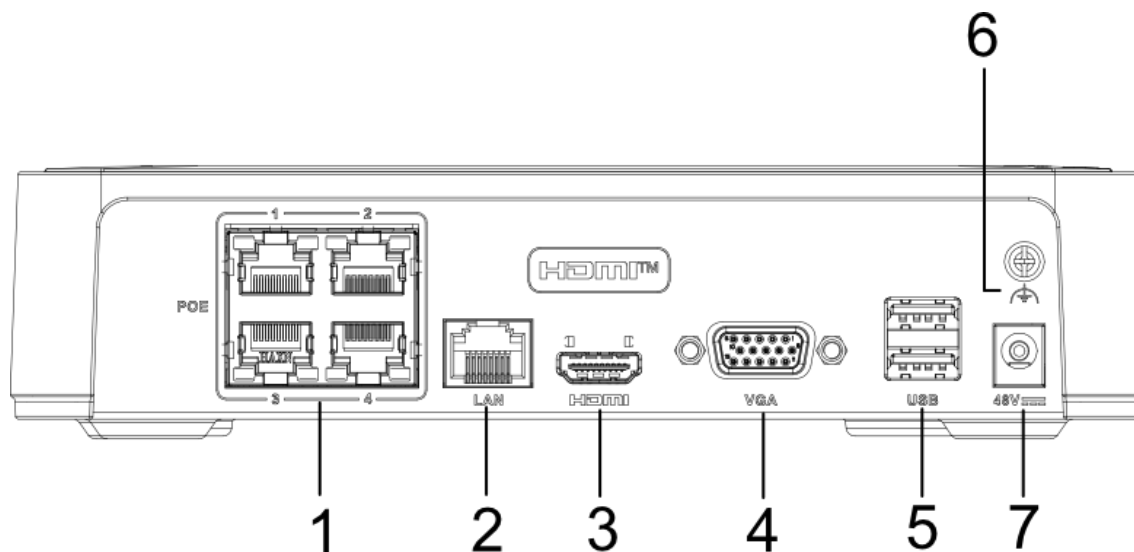

Physical Interface

No.	Description	No.	Description
1	Network interfaces with PoE function	5	USB interfaces
2	LAN network interface	6	GND
3	HDMI interface	7	Power supply
4	VGA interface		

Available Model

NVR-4CH-H/4P

Headquarters

No.555 Qianmo Road, Binjiang District,
Hangzhou 310051, China
T +86-571-8807-5998
Technical Support: support@hikvision.com

Follow us on social media to get the latest product and solution information.

Hikvision

HikvisionHQ

HikvisionHQ

Hikvision_Global

Hikvision
Corporate Channel

hikvisionhq