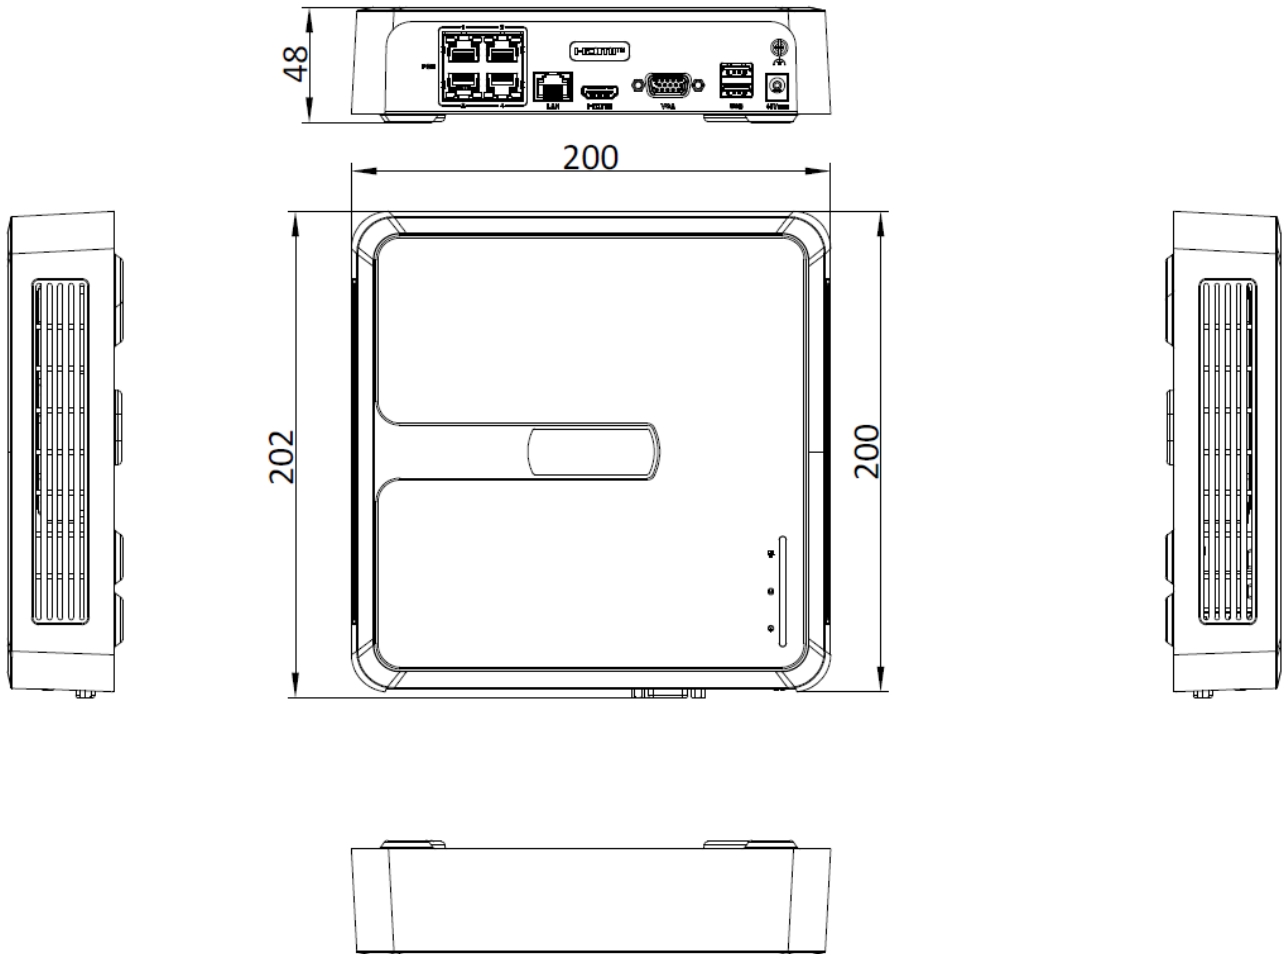

## ▪ Specification

<b>Video and Audio</b>	
IP Video Input	4-ch Up to 6 MP resolution
Incoming Bandwidth	40 Mbps
Outgoing Bandwidth	60 Mbps
HDMI Output	1-ch, 1920 × 1080p/60 Hz, 1600 × 1200/60 Hz, 1280 × 1024/60 Hz, 1280 × 720/60 Hz
VGA Output	1-ch, 1920 × 1080p/60 Hz, 1600 × 1200/60 Hz, 1280 × 1024/60 Hz, 1280 × 720/60 Hz
Video Output Mode	HDMI/VGA simultaneous output
<b>Decoding</b>	
Decoding Format	H.265+/H.265/ H.264+/H.264
Recording Resolution	6 MP/4 MP/3 MP/1080p/UXGA /720p/VGA/4CIF/DCIF/ 2CIF/CIF/QCIF
Synchronous playback	4-ch
Decoding Capability	4-ch@1080p (30 fps) or 2-ch@4 MP (30 fps) or 1-ch@6 MP (30 fps)
Stream Type	Video, Video & Audio
<b>Network</b>	
Remote Connection	16
Network Protocol	TCP/IP, DHCP, HiLookVision, DNS, DDNS, NTP, SADP, SMTP, UPnP™
Network Interface	1, RJ-45 10/100Mbps self-adaptive Ethernet interface
<b>PoE</b>	
Interface	4, RJ-45 10/100 Mbps self-adaptive Ethernet interface
Power	≤ 36 W
Standard	IEEE 802.3 af/at
<b>Auxiliary Interface</b>	
SATA	1 SATA interface
Capacity	Up to 6 TB capacity for each disk
Alarm In/Out	N/A
USB Interface	Rear panel: 2 × USB 2.0
<b>General</b>	
Power Supply	48 VDC, 1 A
Consumption	≤ 10 W (without HDD and PoE off)
Working Temperature	-10 °C to 55 °C (14 °F to 131 °F)
Working Humidity	10% to 90%
Dimension (W × D × H)	200 × 200 × 48 mm (7.9" × 8.1" × 1.9")
Weight	≤ 1 kg (without HDD, 2.2 lb.)

### Dimension

scale/1:1;Unit/mm