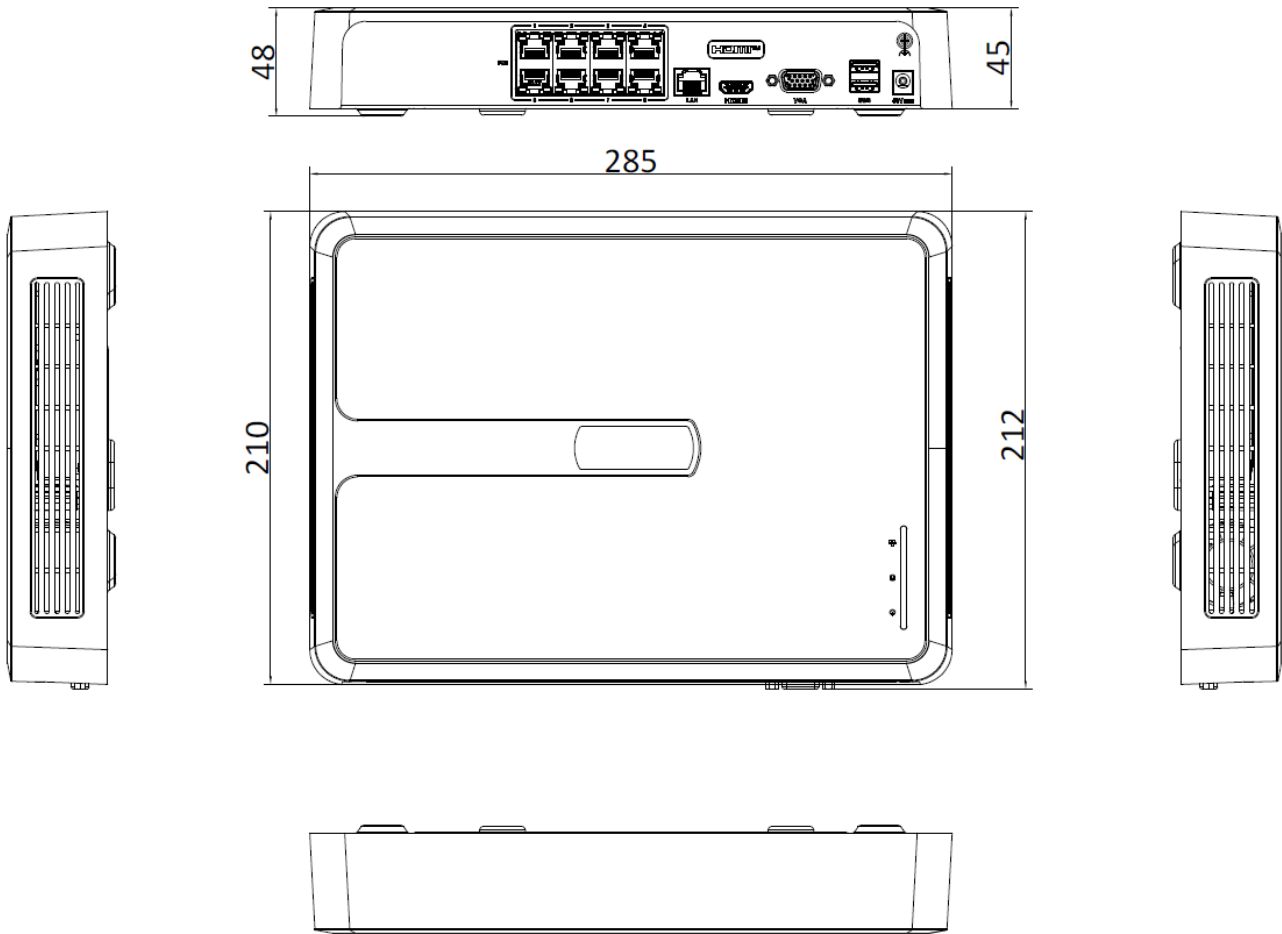

## ▪ Specification

<b>Video and Audio</b>	
IP Video Input	8-ch Up to 6 MP resolution
Incoming Bandwidth	60 Mbps
Outgoing Bandwidth	60 Mbps
HDMI Output	1-ch, 1920 × 1080p/60 Hz, 1600 × 1200/60 Hz, 1280 × 1024/60 Hz, 1280 × 720/60 Hz
VGA Output	1-ch, 1920 × 1080p/60 Hz, 1600 × 1200/60 Hz, 1280 × 1024/60 Hz, 1280 × 720/60 Hz
Video Output Mode	HDMI/VGA simultaneous output
<b>Decoding</b>	
Decoding Format	H.265+/H.265/ H.264+/H.264
Recording Resolution	6 MP/4 MP/3 MP/1080p/UXGA /720p/VGA/4CIF/DCIF/ 2CIF/CIF/QCIF
Synchronous playback	4-ch
Decoding Capability	4-ch@1080p (30 fps) or 2-ch@4 MP (30 fps) or 1-ch@6 MP (30 fps)
Stream Type	Video, Video & Audio
<b>Network</b>	
Remote Connection	16
Network Protocol	TCP/IP, DHCP, HiLookVision, DNS, DDNS, NTP, SADP, SMTP, UPnP™
Network Interface	1, RJ-45 10/100Mbps self-adaptive Ethernet interface
<b>PoE</b>	
Interface	8, RJ-45 10/100 Mbps self-adaptive Ethernet interface
Power	≤ 75 W
Standard	IEEE 802.3 af/at
<b>Auxiliary Interface</b>	
SATA	1 SATA interface
Capacity	Up to 6 TB capacity for each disk
Alarm In/Out	N/A
USB Interface	Rear panel: 2 × USB 2.0
<b>General</b>	
Power Supply	48 VDC, 1.8 A
Consumption	≤ 10 W (without HDD and PoE off)
Working Temperature	-10 °C to 55 °C (14 °F to 131 °F)
Working Humidity	10% to 90%
Dimension (W × D × H)	285 × 210 × 48 mm(11.2" × 8.3" × 1.9")
Weight	≤ 1 kg (without HDD, 2.2 lb.)

### Dimension

scale/1:1;Unit/mm