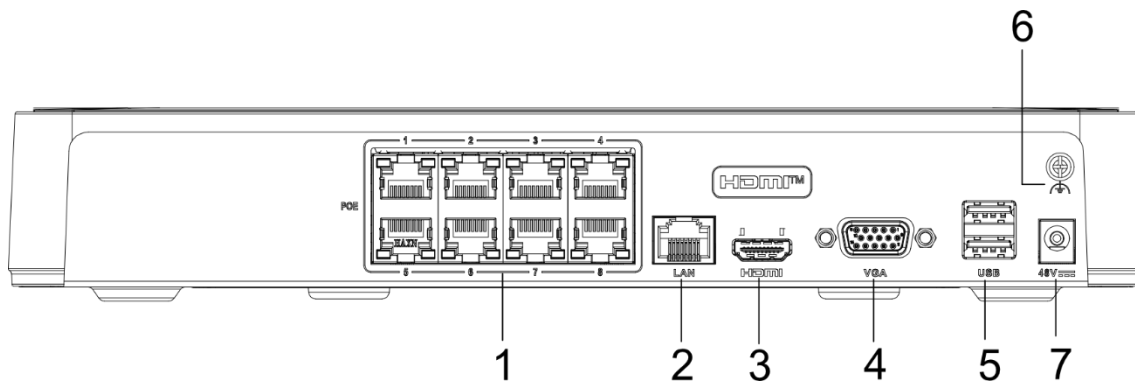

Physical Interface

No.	Description	No.	Description
1	Network interfaces with PoE function	5	USB interfaces
2	LAN network interface	6	GND
3	HDMI interface	7	Power supply
4	VGA interface		

Available Model

NVR- 8CH-H/8P

Headquarters

No.555 Qianmo Road, Binjiang District,
Hangzhou 310051, China
T +86-571-8807-5998
Technical Support: support@hikvision.com

Follow us on social media to get the latest product and solution information.

Hikvision

HikvisionHQ

HikvisionHQ

Hikvision_Global

Hikvision
Corporate Channel

hikvisionhq