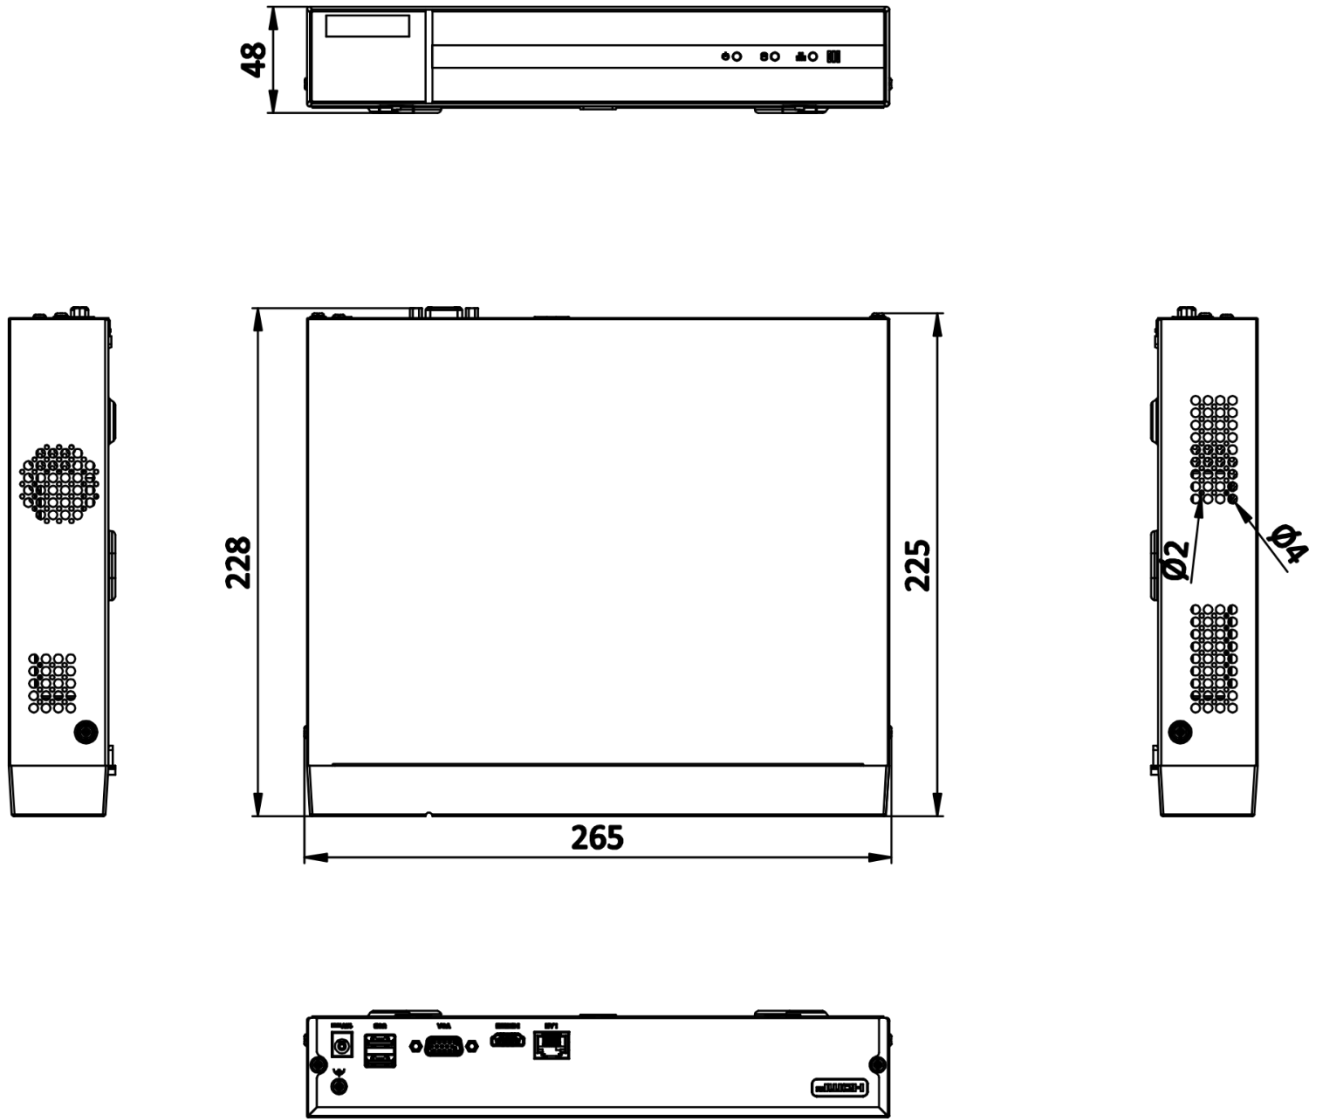

### Storage and Playback

- 2-ch@4 MP or 4-ch@1080p playback resolution
- 1 SATA interface(up to 6 TB capacity per HDD)

## ▪ Specification

Video and Audio	
IP Video Input	4-ch Up to 6 MP resolution
Incoming Bandwidth	40 Mbps
Outgoing Bandwidth	60 Mbps
HDMI Output	1-ch, 1920 × 1080p/60 Hz, 1600 × 1200/60 Hz, 1280 × 1024/60 Hz, 1280 × 720/60 Hz
VGA Output	1-ch, 1920 × 1080p/60 Hz, 1600 × 1200/60 Hz, 1280 × 1024/60 Hz, 1280 × 720/60 Hz
Video Output Mode	HDMI/VGA simultaneous output
Decoding	
Decoding Format	H.265+/H.265/ H.264+/H.264
Recording Resolution	6 MP/4 MP/3 MP/1080p/UXGA /720p/VGA/4CIF/DCIF/ 2CIF/CIF/QCIF
Synchronous playback	4-ch
Decoding Capability	4-ch@1080p (30 fps) or 2-ch@4 MP (30 fps) or 1-ch@6 MP (30 fps)
Stream Type	Video, Video & Audio
Network	
Remote Connection	16
Network Protocol	TCP/IP, DHCP, HiLookVision, DNS, DDNS, NTP, SADP, SMTP, UPnP™
Network Interface	1, RJ-45 10/100Mbps self-adaptive Ethernet interface
Auxiliary Interface	
SATA	1 SATA interface
Capacity	Up to 6 TB capacity for each disk
Alarm In/Out	N/A
USB Interface	Rear panel: 2 × USB 2.0
General	
Power Supply	12 VDC, 1.5 A
Consumption	≤ 10 W (without HDD)
Working Temperature	-10 °C to 55 °C (14 °F to 131 °F)
Working Humidity	10% to 90%
Dimension (W × D × H)	265 × 225 × 48 mm (10.4" × 8.9" × 1.9")
Weight	≤ 1 kg (without HDD, 2.2 lb.)
Certification	
CE	EN50130-4, EN 61000-3-2,EN 61000-3-3

Dimension

scale/1:1;Unit/mm