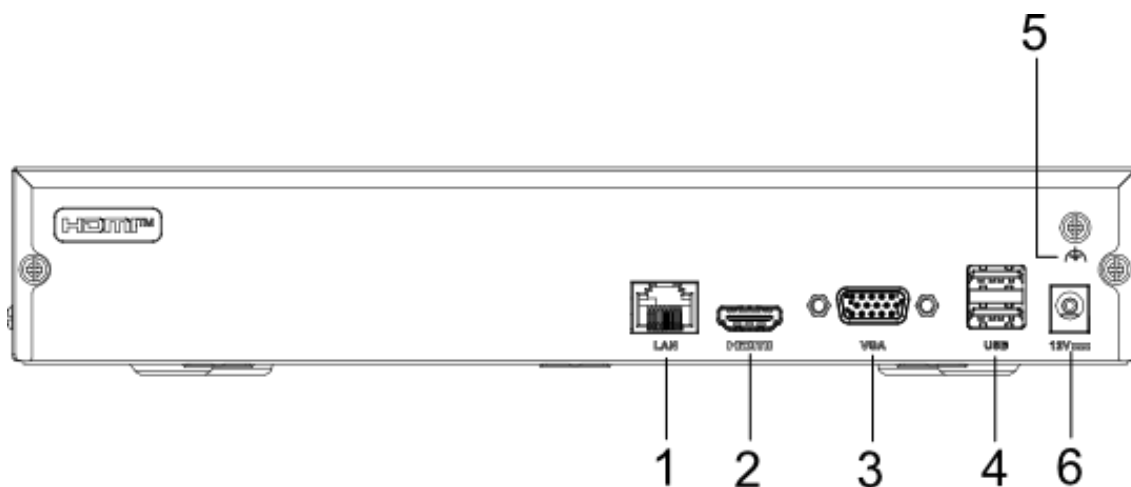

Physical Interface

No.	Description	No.	Description
1	LAN network interface	4	USB interfaces
2	HDMI interface	5	Power supply
3	VGA interface	6	GND

Available Model

NVR-4CH-4MP

Headquarters

No.555 Qianmo Road, Binjiang District,
Hangzhou 310051, China
T +86-571-8807-5998
Technical Support: support@hikvision.com

Follow us on social media to get the latest product and solution information.

Hikvision

HikvisionHQ

HikvisionHQ

Hikvision_Global

Hikvision
Corporate Channel

hikvisionhq