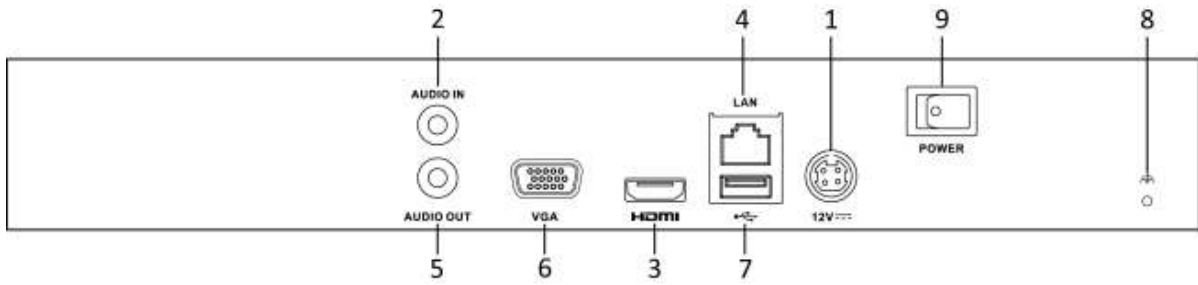

Dimensions

Index	Description	Index	Description
1	Power Supply	6	VGA Interface
2	Audio In	7	USB Interface
3	HDMI Interface	8	Ground
4	LAN Network Interface	9	Power Switch
5	Audio Out